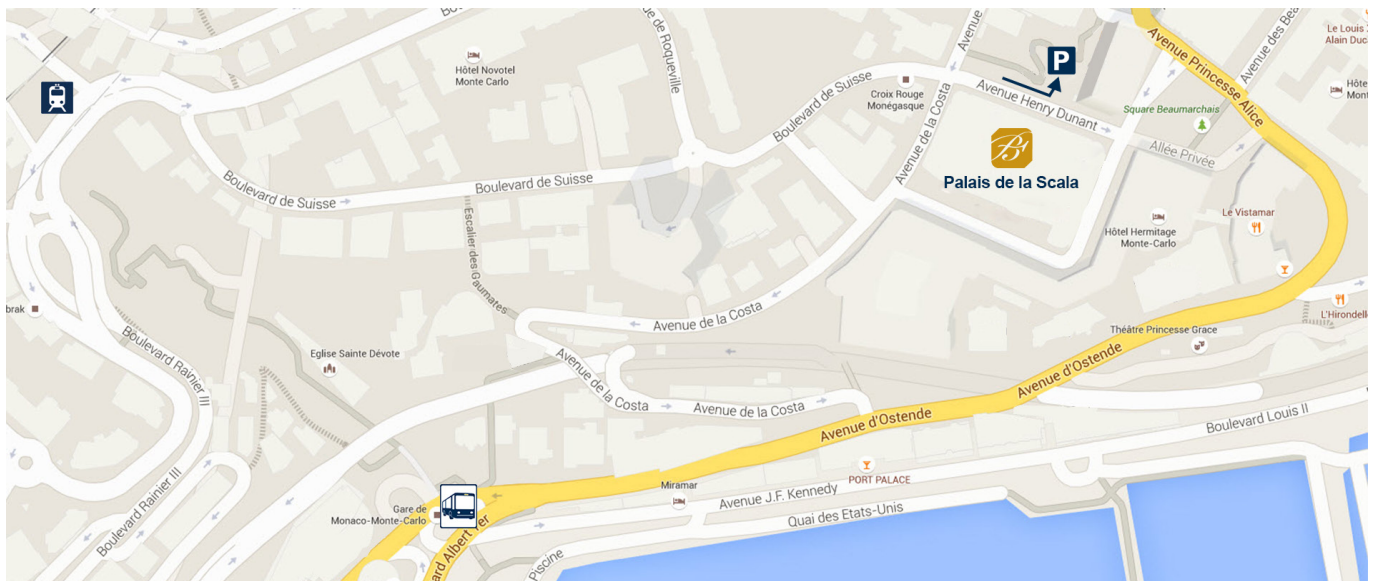

Directions to the Blevins Franks office in Monaco

Blevins Franks Strategic Planning
Palais de la Scala, 1 Avenue Henry Dunant, 98000 Monaco

GPS Coordinates Lat. 43.738418 Long. 7.424616

The office is situated on the 4th floor of 'Palais de la Scala'. La Poste which is in the same building is signposted from the road.

The entrance is on the corner of Avenue de L'Hermitage & Avenue Henry Dunant.

Inside the Palais de la Scala follow the direction to the reception and take the lift to the 4th floor. The Blevins Franks office is the 2nd door on the left.

BY BUS

Line 1, 2 & 6 will bring you to the nearest bus stop close to the 'Square Beaumarchais'

BY CAR

You will find the 'Golden Parking' which is opposite of the 'Palais de la Scala'.