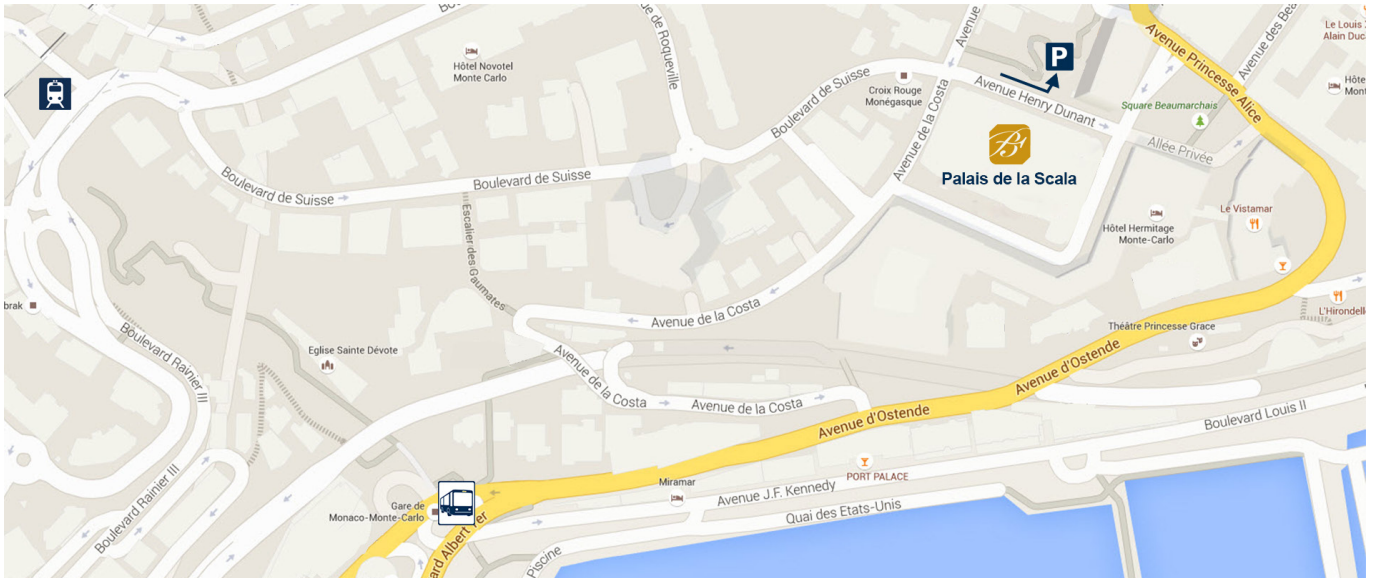

Directions to the Blevins Franks office in Monaco

Blevins Franks Strategic Planning
Palais de la Scala, 1 Avenue Henry Dunant, 98000 Monaco

GPS Coordinates Lat. 43.738418 Long. 7.424616

The office is situated on the 4th floor of 'Palais de la Scala'. La Poste which is in the same building is signposted from the road.

The entrance is on the corner of Avenue de L'Hermitage & Avenue Henry Dunant.

Inside the Palais de la Scala follow the direction to the reception and take the lift to the 4th floor. The Blevins Franks office is the 4th door on the left.

BY BUS

Line 1, 2 & 6 will bring you to the nearest bus stop close to the 'Square Beaumarchais'

BY CAR

You will find the 'Golden Parking' which is opposite of the 'Palais de la Scala'.